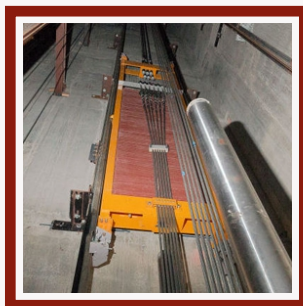

Iron Powder

Brand	Laxmi Industries
Form	Free Flow Powder
Packaging Type	HDPE Bags With Inner Coated LDPE Liner
Quantity Per Pack	50 Kg
Color	Black / Grey
Range	Upto - 300 Mesh
FE	75% and above

Elevator Counter Weights

Brand	Laxmi Industries
Form	Solid Box
Weight	Customize
Colors	Black Painted
Material	MS Sheet Fabricated and Filled with Non Magnetic Iron Powder
Shape	As per the Counter Frame