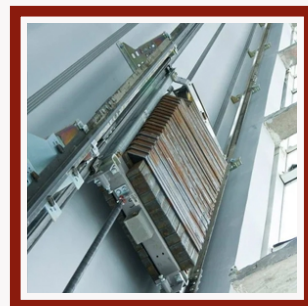

Iron Powder

Brand	Laxmi Industries
Form	Free Flow Powder
Packaging Type	HDPE Bags With Inner Coated LDPE Liner
Quantity Per Pack	50 Kg
Color	Black / Grey
Range	Upto - 300 Mesh
FE	75% and above

Elevator Counter Weights

Brand	Laxmi Industries
Form	Solid Box
Weight	Customize
Colors	Black Painted
Material	MS Sheet Fabricated and Filled with Non Magnetic Iron Powder
Shape	As per the Counter Frame